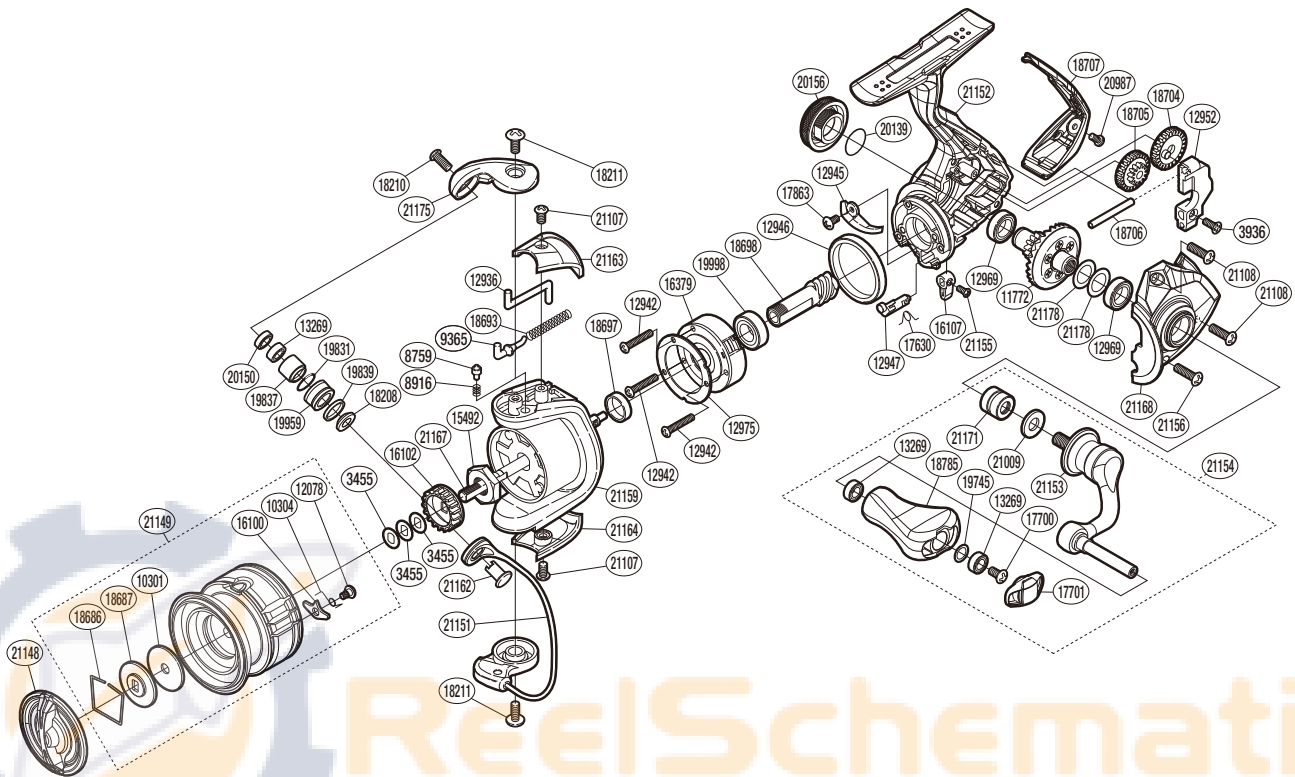

# SHIMANO

VANFORD SA-RB

VF500F

(51SF36B005X)

Please note that the number of adjusting washers may not be the same as shown in the exploded views.  
(Adjustment will vary with each individual product.)

Part No.	Description	Part No.	Description	Part No.	Description
RD 3455	Washer	RD17700	Screw	RD20156	Handle Screw Cap
RD 3936	Screw	RD17701	Handle Knob Seal	RD20987	Screw
RD 8759	Click Pin	RD17863	Screw	RD21009	Washer
RD 8916	Click Spring	RD18208	Spacer	RD21107	Screw
RD 9365	Bail Spring Guide A	RD18210	Screw	RD21108	Screw
RD10301	Drag Washer	RD18211	Screw	RD21148	Drag Knob Assembly
RD10304	Drag Click Spring	RD18686	Drag Washer Retainer	RD21149	Spool Assembly
RD11772	Drive Gear Assembly	RD18687	Key Washer	RD21151	Bail Assembly
RD12078	Screw	RD18693	Bail Spring	RD21152	Body Assembly
RD12936	Bail Trip Lever	RD18697	Rotor Ring	RD21153	Handle Shank Assembly
RD12942	Screw	RD18698	Pinion Gear	RD21154	Handle Assembly
RD12945	Bail Trip Strike	RD18704	Oscillating Gear	RD21155	Screw
RD12946	Friction Ring	RD18705	Idle Gear B Large	RD21156	Screw
RD12947	Anti-Reverse Cam	RD18706	Oscillating Guide	RD21159	Rotor
RD12952	Oscillating Slider	RD18707	Rear Protector	RD21162	Line Roller Support
RD12969	Ball Bearing	RD18785	Handle Knob	RD21163	Bail Spring Cover
RD12975	Roller Clutch Reinforce	RD19745	Washer	RD21164	Bail Hold Support Guard
RD13269	Ball Bearing	RD19831	O Ring	RD21167	Main Shaft
RD15492	Rotor Nut	RD19837	Line Roller Bushing	RD21168	Side Cover
RD16100	Drag Click	RD19839	Line Roller Spacer	RD21171	Handle Shaft Cover B
RD16102	Spool Support	RD19959	Line Roller	RD21175	Bail Arm
RD16107	Anti-Reverse Lever	RD19998	Ball Bearing	RD21178	Washer
RD16379	Roller Clutch Assembly	RD20139	O Ring		
RD17630	Anti-Reverse Cam Spring	RD20150	Line Roller Collar	RD18054	Anti Line Slip Sticker